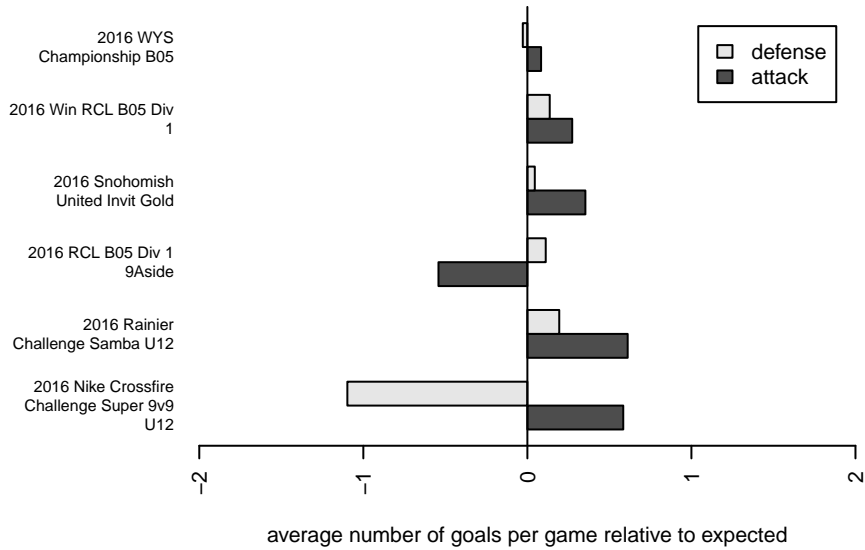

Performance relative to 13 month average