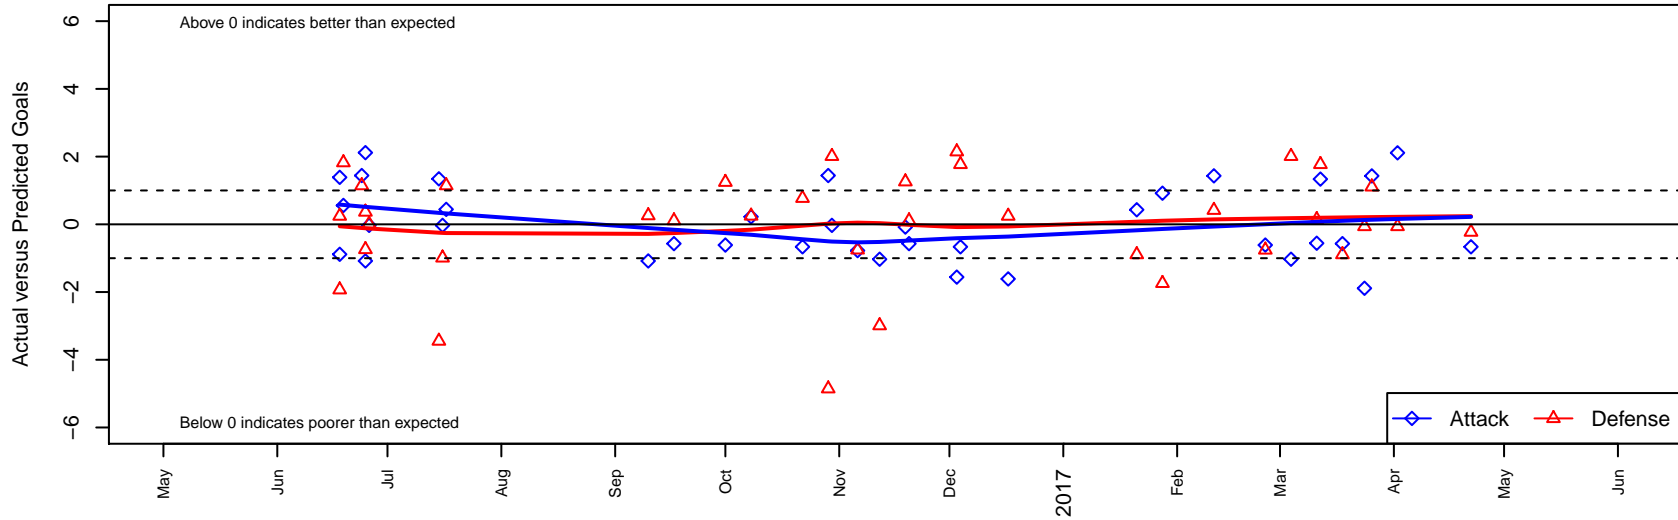

# GS Surf A B05

GS Surf  
 Bothel, WA  
 B05 total strength=1004  
 attack=2.16 defense=1.9  
 fall league = RCL B05 Div 1 9Aside  
 spr league = Win RCL B05 Div 1

alt names used:  
 GS SURF B 05 A (WA)  
 GS Surf B05A  
 GS Surf B05 A  
 GS SURF B 05A  
 GS Surf B05 A  
 GS Surf B05 A

**GS Surf A B05**  
 Dots are actual minus expected GF (blue circles) and GA (red triangles).  
 Blue line is smoothed change in attack strength. Red is smoothed change in defense strength.

**attack and defense variance (black dot)  
relative to other teams  
and top 10 in region**