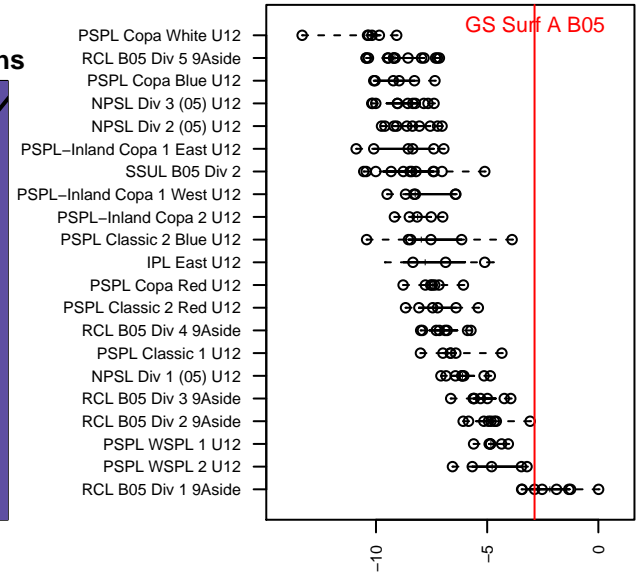

**attack and defense rating
relative to others at age
and all opponents in last 13 months**