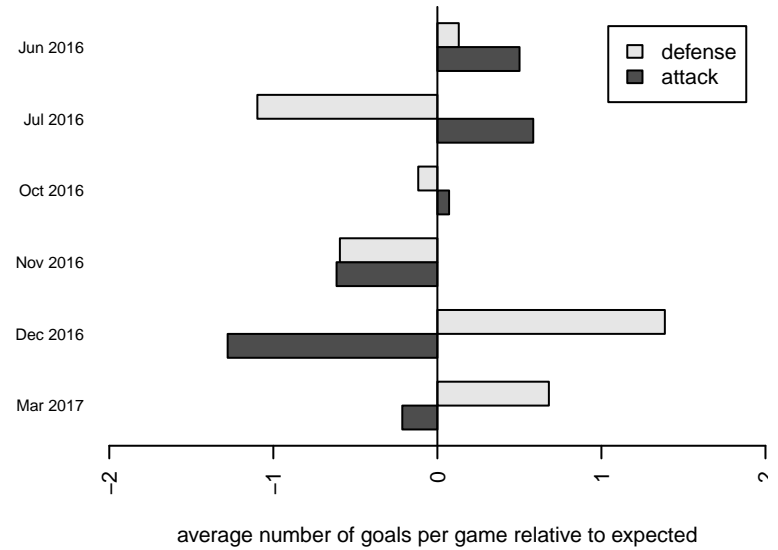

Performance relative to 13 month average